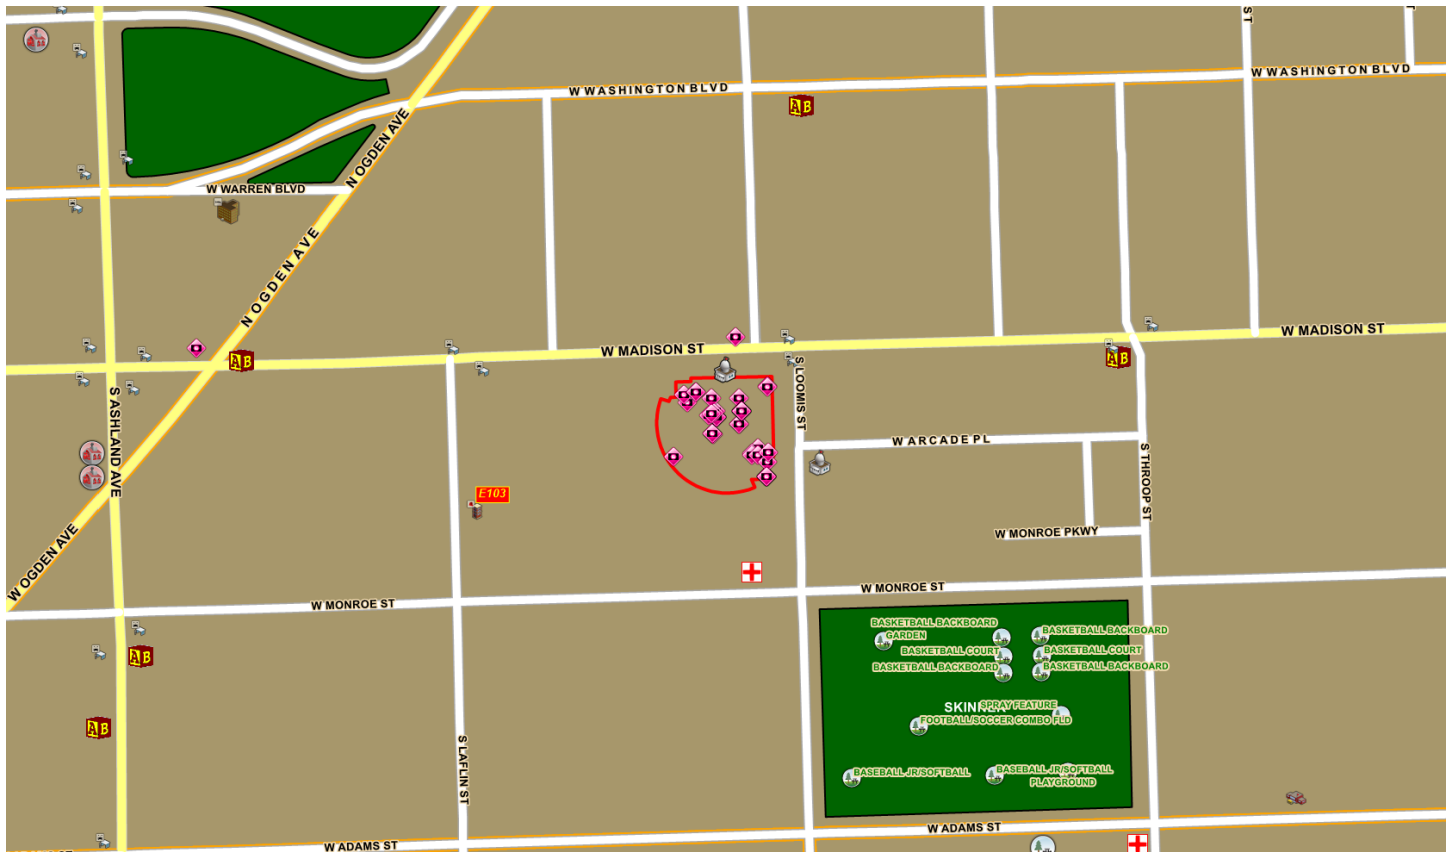

No Labels West of N AUSTIN AVE  
Grid=10, LabelDuplicateRule=NoDuplicateLabels

All Streets Labeled  
Grid=10, LabelDuplicateRule=NoDuplicateLabels

**Five North/South Streets Not Labeled**  
**Streets Above W MADISON ST All Have a Prefix of N**  
**Grid=10, LabelDuplicateRule=NoDuplicateLabels**

All Streets Labeled Twice  
Grid=10, LabelDuplicateRule= OneDuplicateLabelPerQuadrant

All Streets Labeled Twice  
Grid=10, LabelDuplicateRule= OneDuplicateLabelPerQuadrant

**Five North/South Streets Not Labeled**  
**Streets Above W MADISON ST All Have a Prefix of N**  
**Grid=10, LabelDuplicateRule= OneDuplicateLabelPerQuadrant**

**Five North/South Streets Not Labeled**  
**Streets Above W MADISON ST All Have a Prefix of N**  
**Grid=10, LabelDuplicateRule= OneDuplicateLabelPerQuadrant, LabelAllLineParts=true**

**Five North/South Streets Not Labeled**  
**Streets Above W MADISON ST All Have a Prefix of N**  
**Grid=10, LabelDuplicateRule= NoDuplicateLabels, ForceHorizontalLabelForLine=true**

**ZoomedIn One Level to Level18**  
**Five North/South Streets Are Labeled**  
**Streets Above W MADISON ST All Have a Prefix of N**  
**Grid=10, LabelDuplicateRule= OneDuplicateLabelPerQuadrant, ForceHorizontalLabelForLine=true**