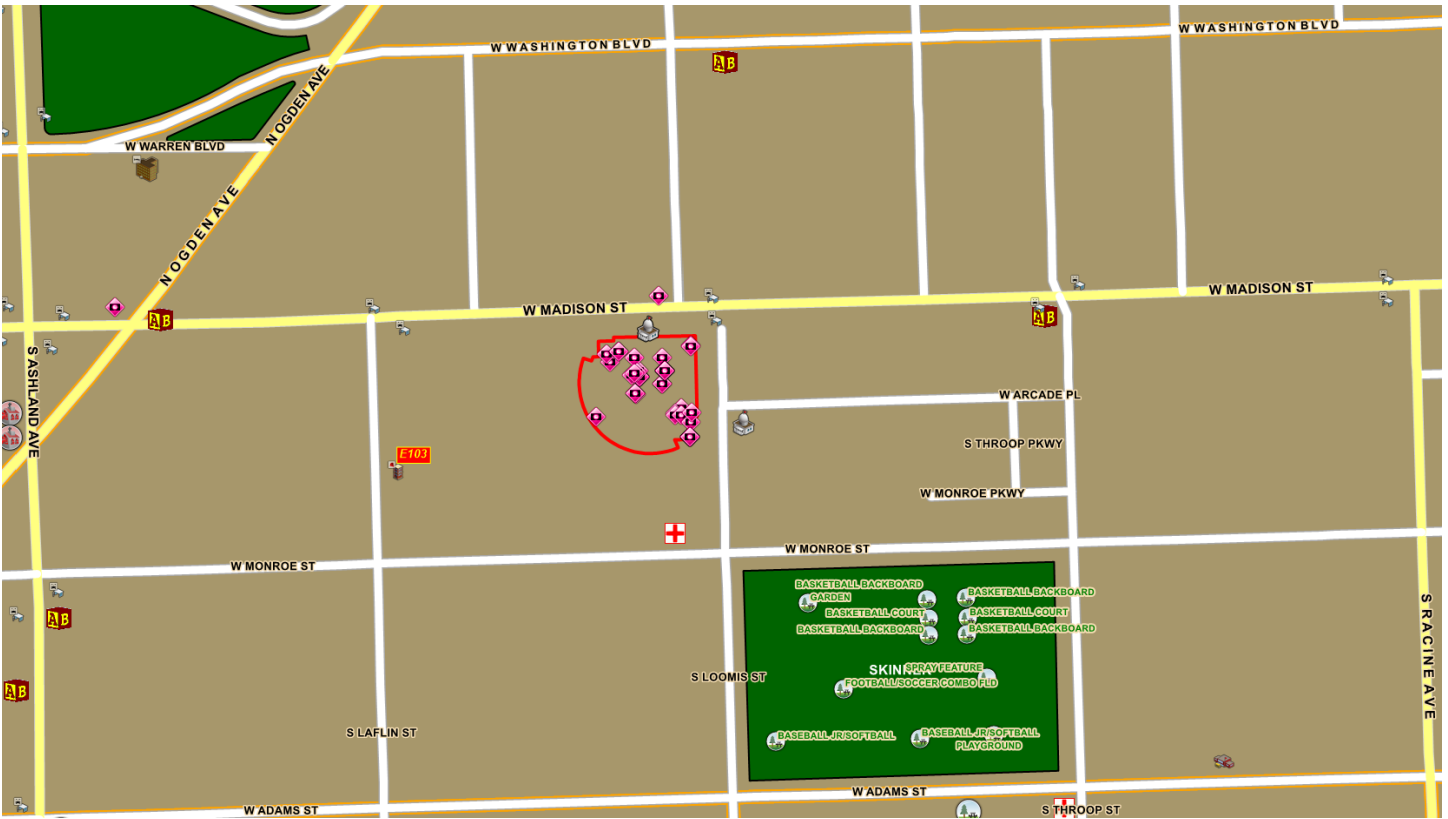

No Labels West of N AUSTIN AVE  
Grid=10, LabelDuplicateRule=NoDuplicateLabels

All Streets Labeled  
Grid=10, LabelDuplicateRule=NoDuplicateLabels

**Five North/South Streets Not Labeled**  
**Streets Above W MADISON ST All Have a Prefix of N**  
**Grid=10, LabelDuplicateRule=NoDuplicateLabels**

All Streets Labeled Twice  
Grid=10, LabelDuplicateRule= OneDuplicateLabelPerQuadrant

All Streets Labeled Twice  
Grid=10, LabelDuplicateRule= OneDuplicateLabelPerQuadrant

**Five North/South Streets Not Labeled**  
**Streets Above W MADISON ST All Have a Prefix of N**  
**Grid=10, LabelDuplicateRule= OneDuplicateLabelPerQuadrant**

**Five North/South Streets Not Labeled**  
**Streets Above W MADISON ST All Have a Prefix of N**  
**Grid=10, LabelDuplicateRule= OneDuplicateLabelPerQuadrant, LabelAllLineParts=true**

**Five North/South Streets Not Labeled**  
**Streets Above W MADISON ST All Have a Prefix of N**  
**Grid=10, LabelDuplicateRule= NoDuplicateLabels, ForceHorizontalLabelForLine=true**

**ZoomedIn One Level to Level18**  
**Five North/South Streets Are Labeled**  
**Streets Above W MADISON ST All Have a Prefix of N**  
**Grid=10, LabelDuplicateRule= OneDuplicateLabelPerQuadrant, ForceHorizontalLabelForLine=true**