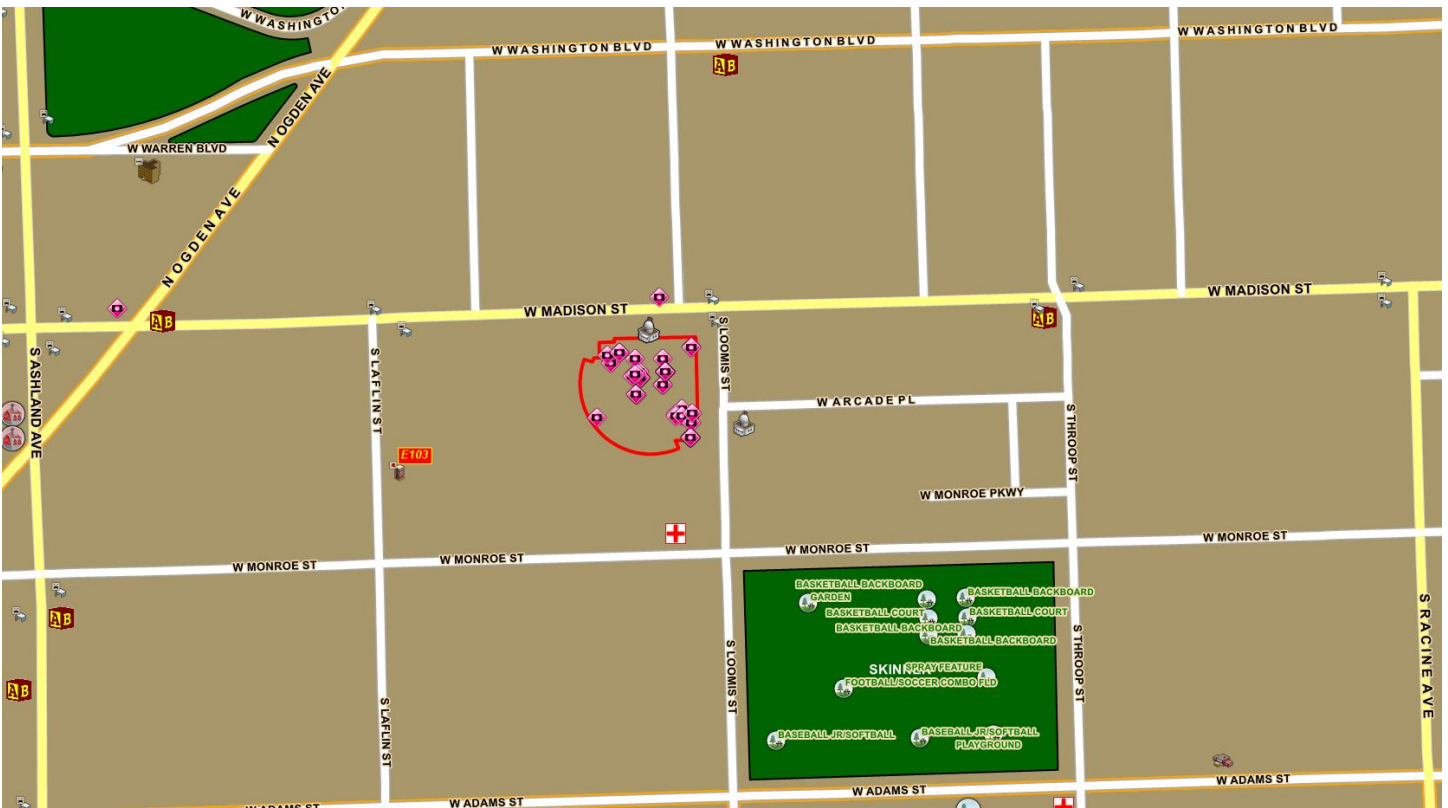

No Labels West of N AUSTIN AVE  
Grid=10, LabelDuplicateRule=NoDuplicateLabels

All Streets Labeled  
Grid=10, LabelDuplicateRule=NoDuplicateLabels

**Five North/South Streets Not Labeled**  
**Streets Above W MADISON ST All Have a Prefix of N**  
**Grid=10, LabelDuplicateRule=NoDuplicateLabels**

All Streets Labeled Twice  
Grid=10, LabelDuplicateRule= OneDuplicateLabelPerQuadrant

All Streets Labeled Twice  
Grid=10, LabelDuplicateRule= OneDuplicateLabelPerQuadrant

**Five North/South Streets Not Labeled**  
**Streets Above W MADISON ST All Have a Prefix of N**  
**Grid=10, LabelDuplicateRule= OneDuplicateLabelPerQuadrant**

**Five North/South Streets Not Labeled**  
**Streets Above W MADISON ST All Have a Prefix of N**  
**Grid=10, LabelDuplicateRule= OneDuplicateLabelPerQuadrant, LabelAllLineParts=true**

**Five North/South Streets Not Labeled**  
**Streets Above W MADISON ST All Have a Prefix of N**  
**Grid=10, LabelDuplicateRule= NoDuplicateLabels, ForceHorizontalLabelForLine=true**

**ZoomedIn One Level to Level18**  
**Five North/South Streets Are Labeled**  
**Streets Above W MADISON ST All Have a Prefix of N**  
**Grid=10, LabelDuplicateRule= OneDuplicateLabelPerQuadrant, ForceHorizontalLabelForLine=true**