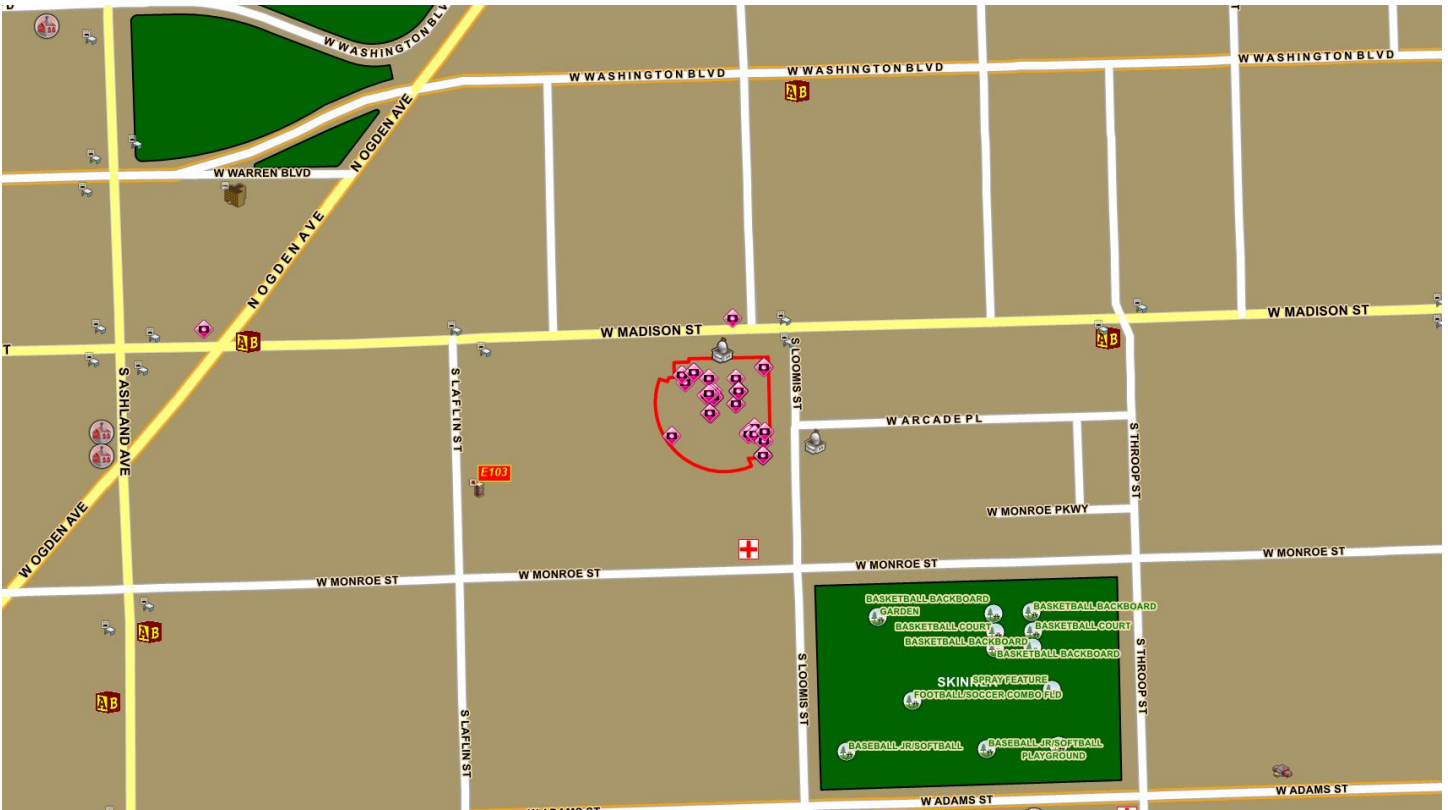

No Labels West of N AUSTIN AVE  
Grid=10, LabelDuplicateRule=NoDuplicateLabels

All Streets Labeled  
Grid=10, LabelDuplicateRule=NoDuplicateLabels

**Five North/South Streets Not Labeled**  
**Streets Above W MADISON ST All Have a Prefix of N**  
**Grid=10, LabelDuplicateRule=NoDuplicateLabels**

All Streets Labeled Twice  
Grid=10, LabelDuplicateRule= OneDuplicateLabelPerQuadrant

All Streets Labeled Twice  
Grid=10, LabelDuplicateRule= OneDuplicateLabelPerQuadrant

**Five North/South Streets Not Labeled**  
**Streets Above W MADISON ST All Have a Prefix of N**  
**Grid=10, LabelDuplicateRule= OneDuplicateLabelPerQuadrant**

**Five North/South Streets Not Labeled**  
**Streets Above W MADISON ST All Have a Prefix of N**  
**Grid=10, LabelDuplicateRule= OneDuplicateLabelPerQuadrant, LabelAllLineParts=true**

**Five North/South Streets Not Labeled**  
**Streets Above W MADISON ST All Have a Prefix of N**  
**Grid=10, LabelDuplicateRule= NoDuplicateLabels, ForceHorizontalLabelForLine=true**

**ZoomedIn One Level to Level18**  
**Five North/South Streets Are Labeled**  
**Streets Above W MADISON ST All Have a Prefix of N**  
**Grid=10, LabelDuplicateRule= OneDuplicateLabelPerQuadrant, ForceHorizontalLabelForLine=true**